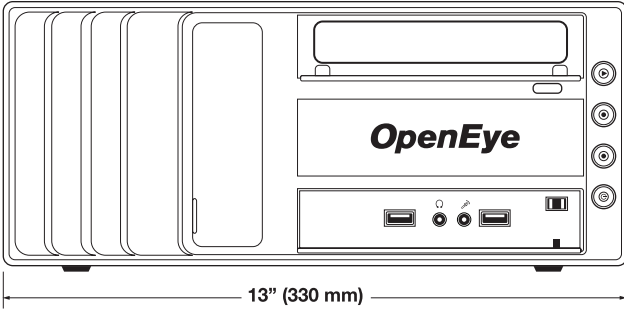

SHM - SUPER HYBRID MINI CHASSIS RECORDER

SYSTEM IMAGES

FRONT

BACK