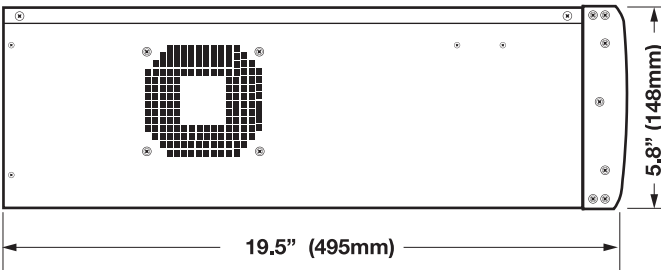

## SYSTEM IMAGES

### FRONT

17.2" (438mm)

### SIDE

19.5" (495mm)