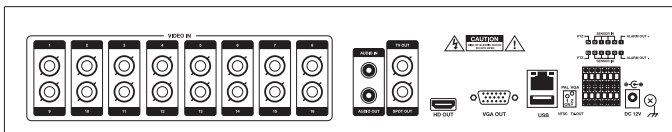

*Select models

E-SERIES SLIM - 960H EMBEDDED RECORDERS

SYSTEM IMAGES

4/8 CH FRONT

4/8 CH BACK

8 Channel Model Shown

16 CH FRONT

16 CH BACK