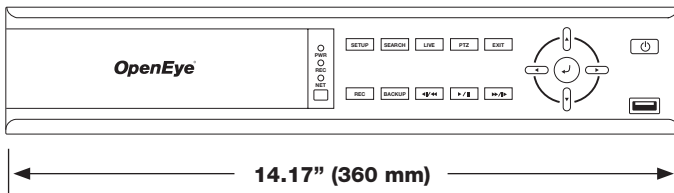

*Select models

E-SERIES SLIM - 960H EMBEDDED RECORDERS

SYSTEM IMAGES

4/8 CH FRONT

4/8 CH BACK

8 Channel Model Shown

16 CH FRONT

16 CH BACK