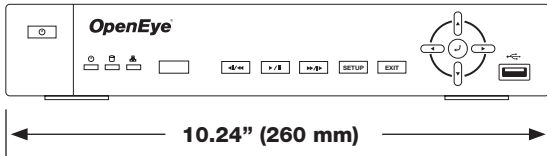

E-SERIES SLIM - 960H EMBEDDED RECORDERS

SYSTEM IMAGES

4/8 CH FRONT

4/8 CH BACK