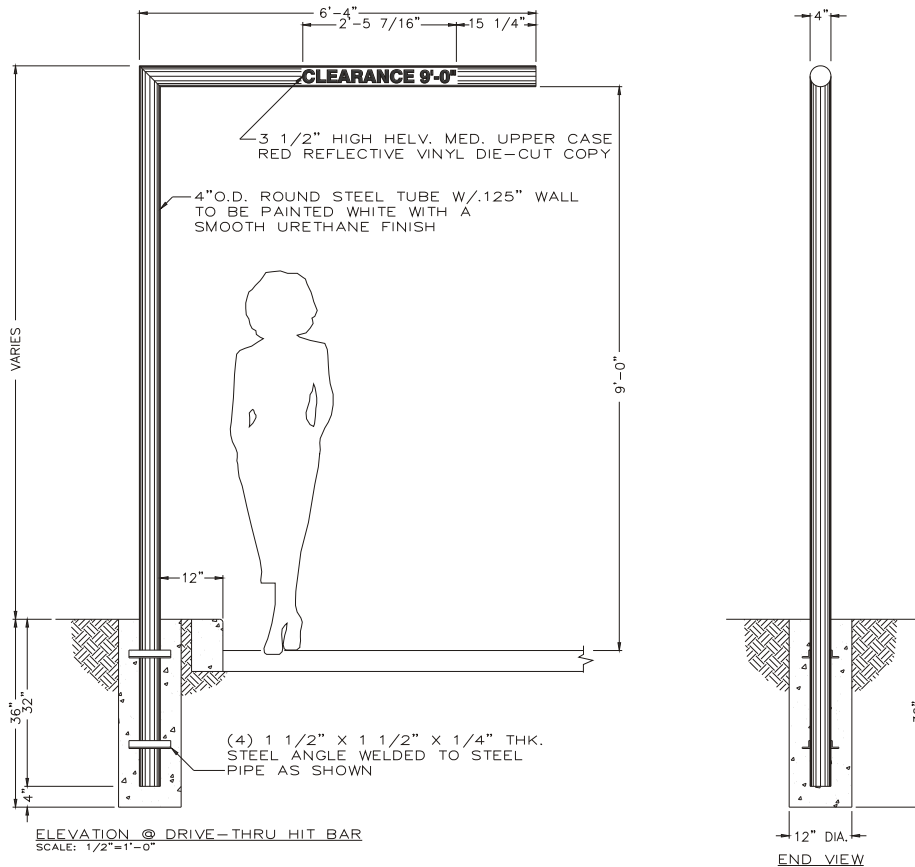

**Steel construction**

**Custom Colors with  
Matthews Urethane Paint**

**Self-resetting pivot design**

**Stationary option also available**

# CLEARANCE BAR

**CONCEPT  
UNLIMITED, Inc.**

*From Concept to Completion, quality ATM enhancements and architectural signage*

Drawing B-1254

Drawing B-1203

Please call your Concept representative to confirm correct drawing for your particular application.  
 10020 Farrow Road Columbia, SC 29203 (803) 755-9100 1-800-345-1444 Fax (803) 755-9244  
[www.conceptunlimited.com](http://www.conceptunlimited.com) [sales@conceptunlimited.com](mailto:sales@conceptunlimited.com)