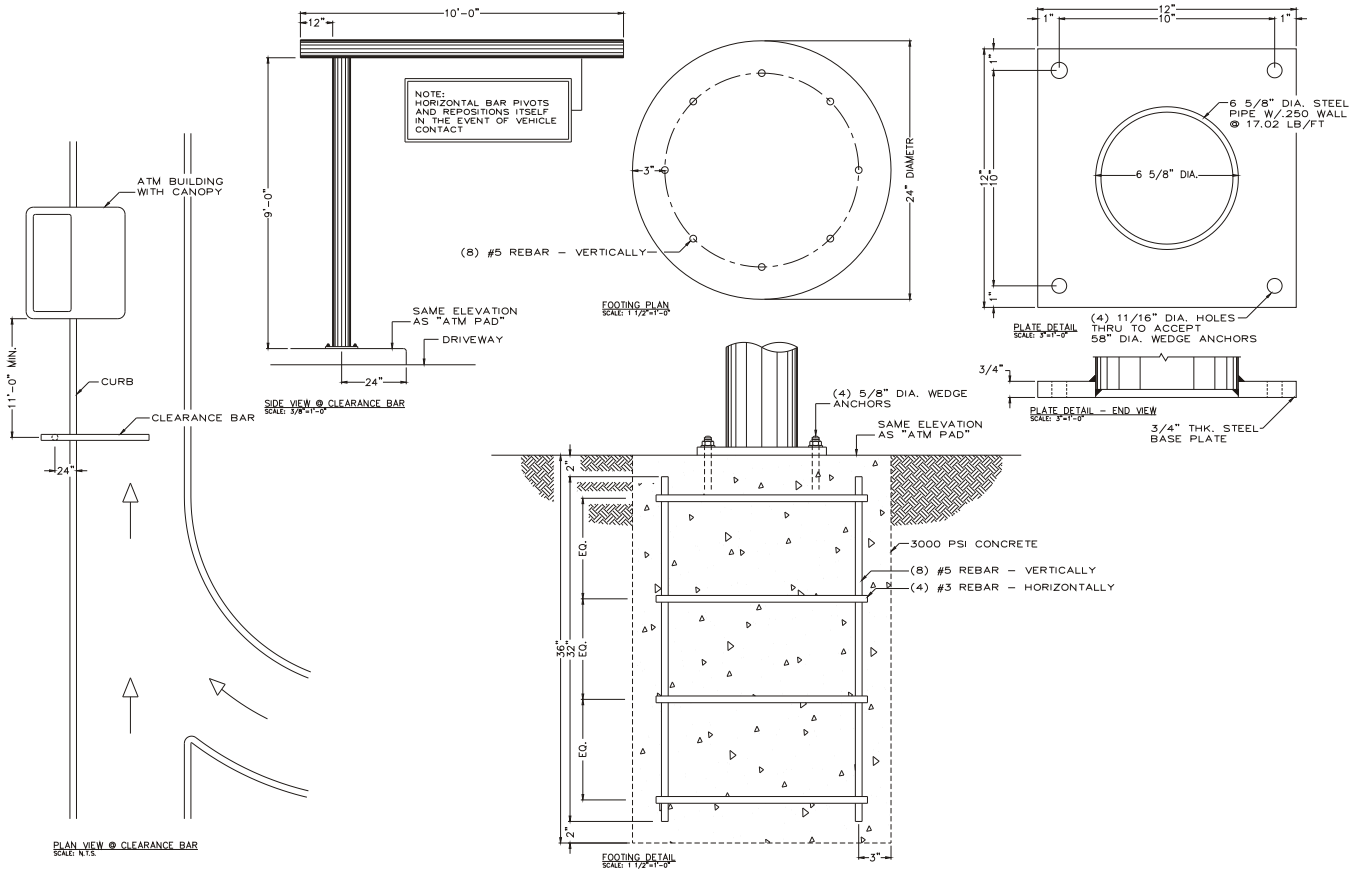

**Steel construction**

**Custom Colors with  
Matthews Urethane Paint**

**Self-resetting pivot design**

**Stationary option also available**

# CLEARANCE BAR

**CONCEPT  
UNLIMITED, Inc.**

*From Concept to Completion, quality ATM enhancements and architectural signage*

Drawing B-1254

Drawing B-1203

Please call your Concept representative to confirm correct drawing for your particular application.  
 10020 Farrow Road Columbia, SC 29203 (803) 755-9100 1-800-345-1444 Fax (803) 755-9244  
[www.conceptunlimited.com](http://www.conceptunlimited.com) [sales@conceptunlimited.com](mailto:sales@conceptunlimited.com)