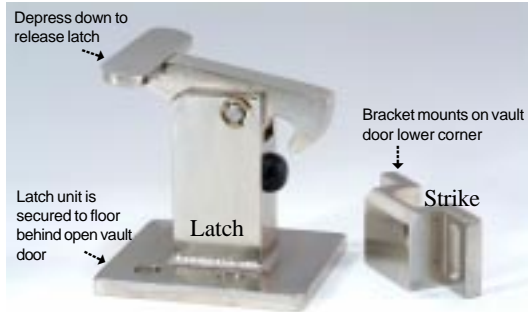

BANK PRODUCTS

MADE IN THE U.S.A

VAULT DOOR LATCHING DOOR STOP

Solid Steel Construction / Satin Nickel Finish

Base plate foot print is approximately equal to stainless steel cover of standard door stops. Adaptable to most doors. Designed for earthquake protection, settled vaults and out-of-plumb doors. Approximate weight is 7 lbs. Latch - 4" W x 4-9/16" D x 4-3/4" H
Strike - 3-3/4" W x 1-1/4" D x 2" H

Model # VDL

Dealer Price: \$239.00 (quantity pricing available)

ATM NETWORK LOGO DISPLAY

11 1/4" x 19 1/2" overall

- CUSTOMIZE YOUR PANEL WITH LOGOS & REG E NOTICES
- DISPLAY UP TO 12 LOGOS OF YOUR CHOICE
- HIGH STRENGTH, ANODIZED ALUMINUM FRAME
- FRONT LOADING, EASY OPEN SNAP DOWN FRAME RAILS
- AVAILABLE IN BLACK OR SILVER
- CAN WITHSTAND THE WORST WEATHER CONDITIONS
- HORIZONTAL OR VERTICAL APPLICATION
- NO MINIMUM ORDER REQUIRED
- CUSTOM FRAME SIZE/INSERT AVAILABLE
 - must specify insert size
 - allow 7 working days for custom orders