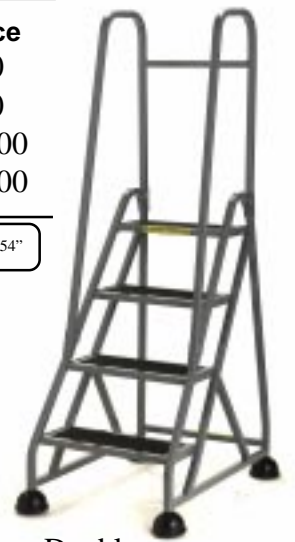

Left Handrail

Right Handrail

Model #	Description	UPS	List Price
1031R	3 steps w/right handrail	Yes	\$642.00
1041R	4 steps w/right handrail	Yes	\$749.00
1051R	5 steps w/right handrail	No	\$963.00

Model #	Description	UPS	List Price
1033	3 steps w/dbl. handrail	Yes	\$675.00
1043	4 steps w/dbl. handrail	Yes	\$792.00
1053	5 steps w/dbl. handrail	No	\$1,017.00
1063	6 steps w/dbl. handrail	No	\$1,284.00

Top Step Height 2 step ladder - 18" 3 step ladder - 27" 4 step ladder - 36" 5 step ladder - 45" 6 step ladder - 54"

Ladders and Steps ship 5-7 working days

KIK-STEP®

List Price
\$112.00

STANDARD FEATURES

- 14" top step height
- 500 lb. download rating
- Non-skid vinyl treads
- Available in 10 colors
- Retractable casters
- Simple assembly in field
- Ten-year warranty
- Wrap-around bumper

Double Handrail

THREE WAYS TO ORDER

Phone: 1-800-332-1231 M-F 8:30-4:30 CT

Fax: 1-847-683-2400 24 hours a day

E-mail: info@bankmark.com

We Accept: